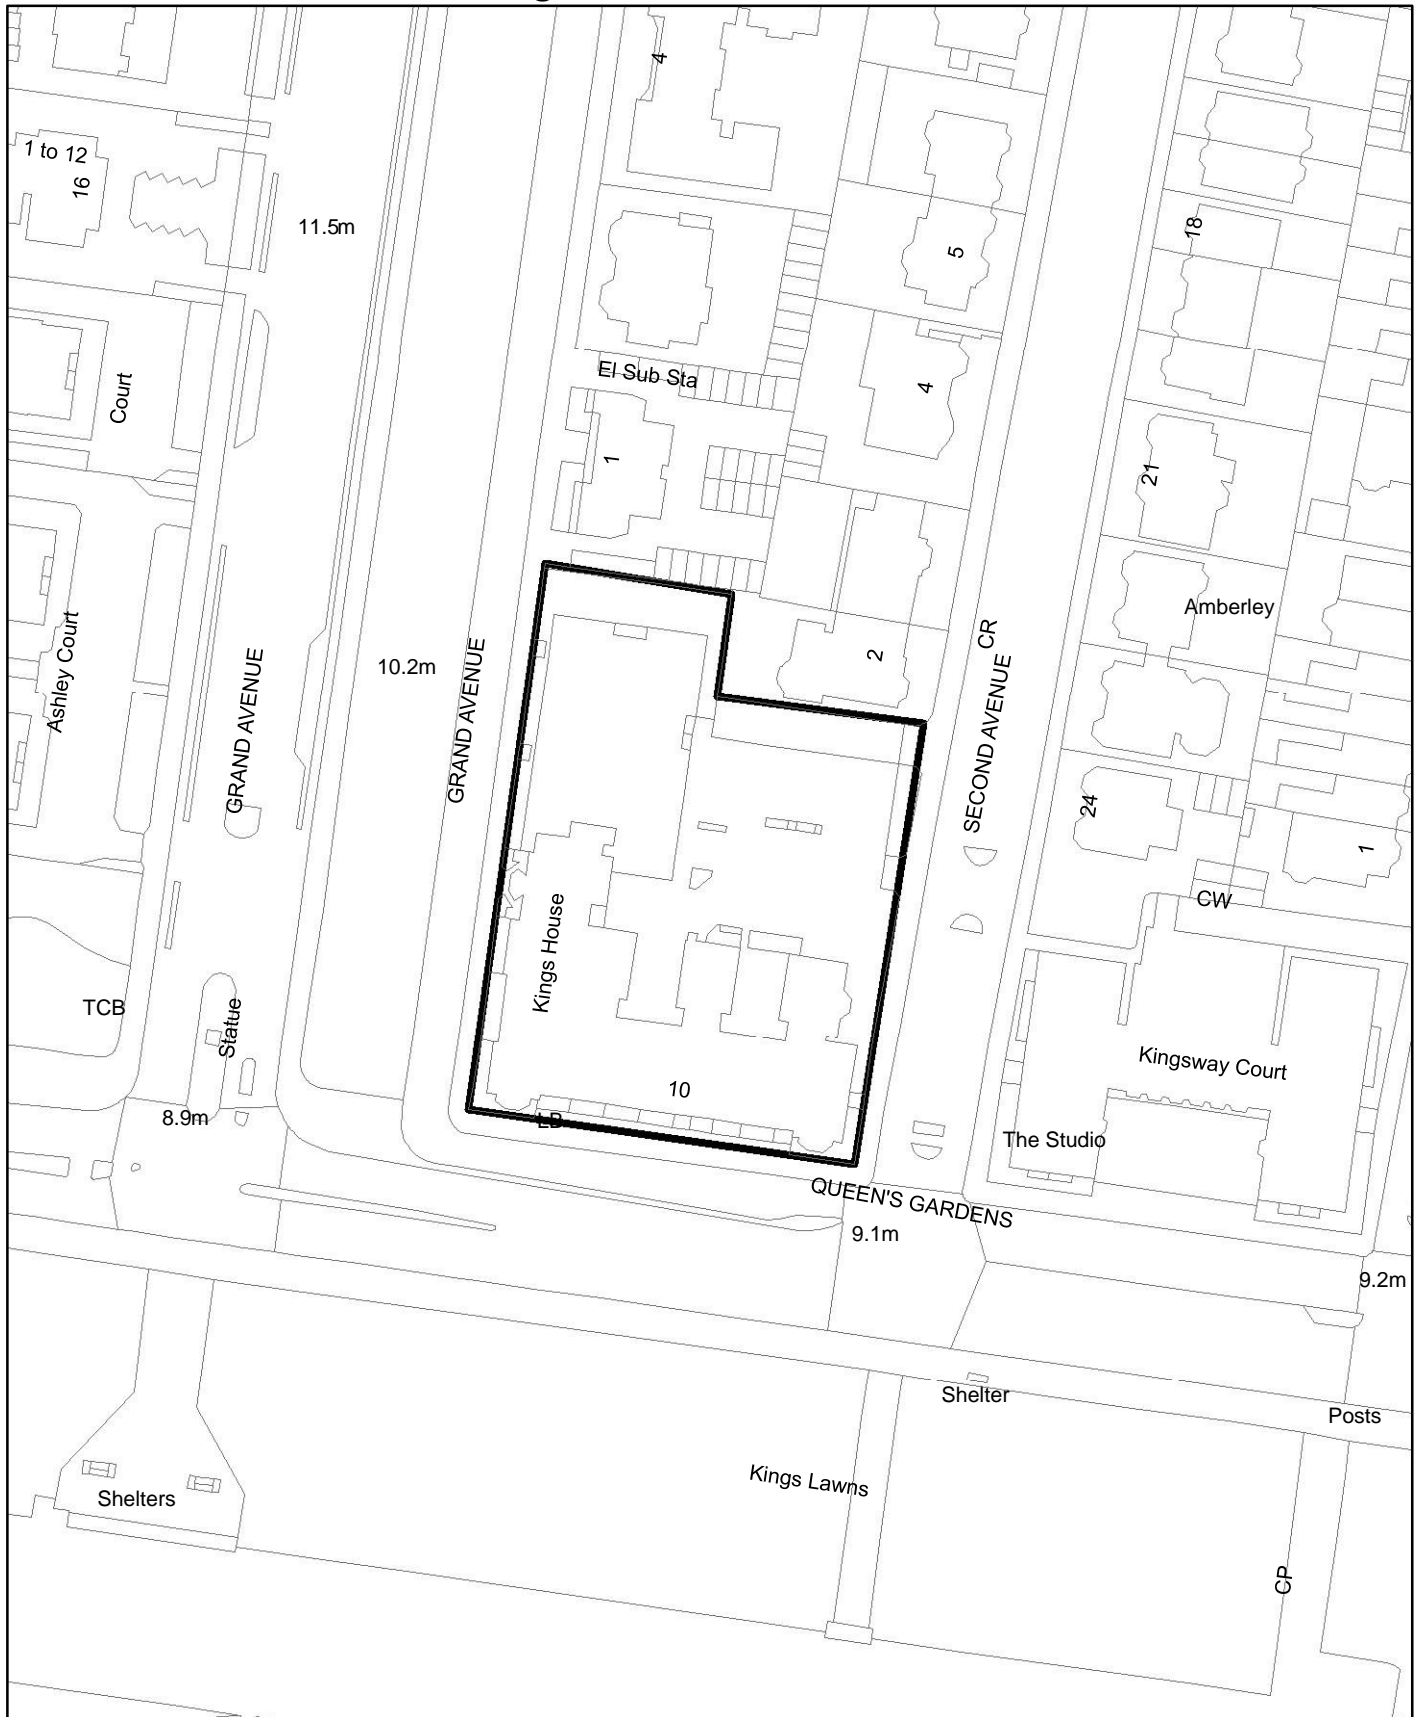

BH2020/03583 Kings House, Grand Avenue Hove

Scale: 1:1,250

(c) Crown Copyright. All rights reserved. Licence: 100020999, Brighton & Hove City Council. 192016.